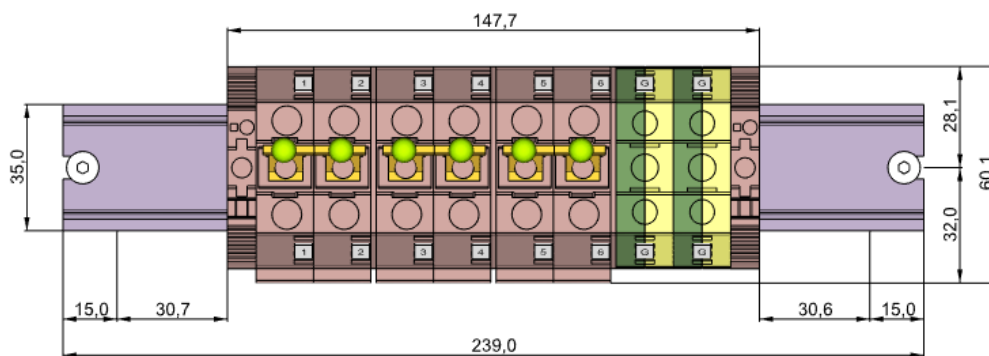

340006

MODULAR JUNCTION BOX

* Dimensions in mm.