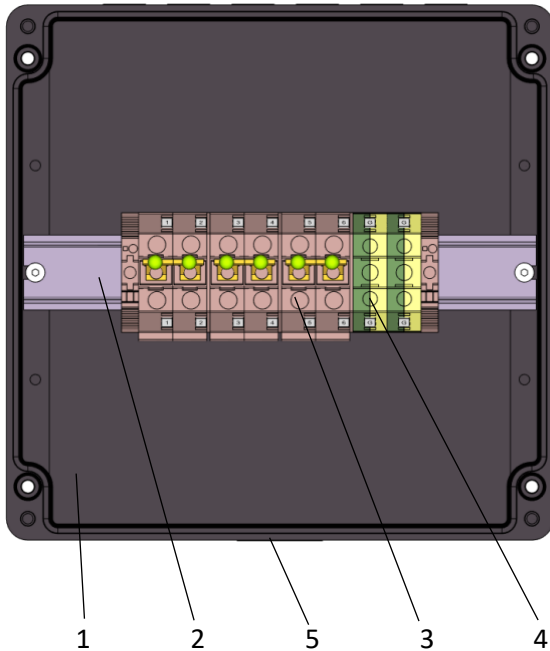

Modular junction box

340006

TRACELEC 
HEATING SOLUTIONS

340006

MODULAR JUNCTION BOX

1. DESCRIPTION

Modular junction box for installation in corrosive environments compatible with all types of self-regulating heating cables. It is approved for use in ordinary and ATEX areas.

It is designed to connect to power network or to splice up to six (6) heating cables.

2. CONSTRUCTION

Componentes		
No.	Description	Amount
1	Ex certified enclosure	1
2	DIN-Rail	1
3	Power terminals	6
4	Earth terminals	2
5	ATEX plug	7

3. FEATURES

Corrosion and shock resistant, fiberglass reinforced polyester junction boxes are an excellent choice for electrical connections between heating cable and power cable, as well as for heating cable splicing.